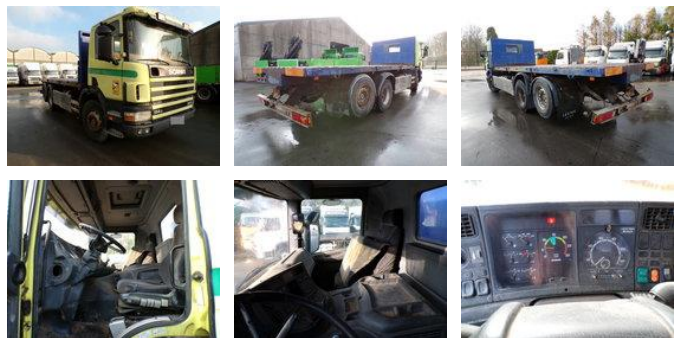

Scania 114 114

General features

Brand	Scania
Subcategory	Platform
Odometer reading	888.431km
Construction year	2000
Date of first registration	10-11-2000
Condition	Used
Emission class	Euro 2
Reference	SC 441005

Characteristics

Cabin No

Scania 114 114

Technical specifications

Number of axes	3
Transmission	Manual
Engine output	380hp

Accessories