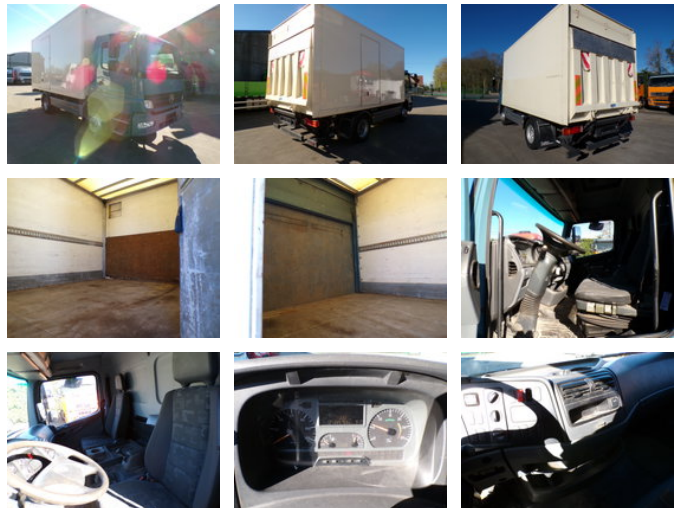

Mercedes-Benz Atego 1218

General characteristics

Brand	Mercedes-Benz
Model	Atego 1218
Subcategory	Box
Meter reading	225.754km
Year of construction	2006
Date of first registration	26-09-2006
Condition	Used
Reference	ME 143031

Properties

Cabin

Nee

Mercedes-Benz Atego 1218

Technical specifications

Number of axes	2
Axis configuration	4x2
Transmission	Manual transmission
Assets	180hp

Accessories